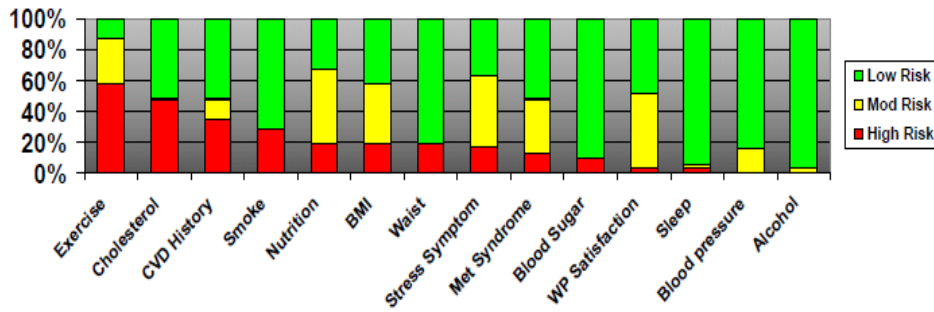

Participation

New Brunswick Health Assessment 2010

Based on 31 Participants

I.P. of Business Health Matters Inc.

BIRD CONSTRUCTION
HEALTH ASSESSMENTS
2010

61 participants (28 in NB)

GENDER	Count	Percentage
Males	40	78% of participants were male
Females	11	22% of participants were female
Total	51	

AGE	Value
Overall average age	37.5 yrs
Average male age	39 yrs
Average female age	33 yrs

	Serious Health Risk	Needs Improvement	Fair	Good	Very Good	Excellent	N/A	Total
BODY COMPOSITION (% of body fat)	<i>*Body Comp not done in Bedford this year*</i>							
Males	3	15	0	5	5	2	0	
Females	2	1	0	3	0	0	0	
Total	5	16	0	8	5	2	0	36
CARDIO ABILITY								
Males		0	4	20	4	3	9	
Females		1	3	6	0	1	0	
Total		1	7	26	4	4	9	51
GRIP STRENGTH								
Males		3	3	11	9	9	5	
Females		0	2	1	4	4	0	
Total		3	5	12	13	13	5	51
PUSH UPS								
Males		4	4	5	11	11	5	
Females		0	1	3	5	2	0	
Total		4	5	8	16	13	5	51
CURL UPS								
Males		7	2	1	3	23	4	
Females		2	1	3	2	3	0	
Total		9	3	4	5	26	4	51
FLEXIBILITY								
Males		12	11	6	6	1	4	
Females		2	2	2	4	1	0	
Total		14	13	8	10	2	4	51
RISK OF OBESITY RELATED DISEASES								
	Low	Increased	High	Very High	N/A			
Males	15	21	1	3				
Females	5	5	0	1				
Total	20	26	1	4	0			51